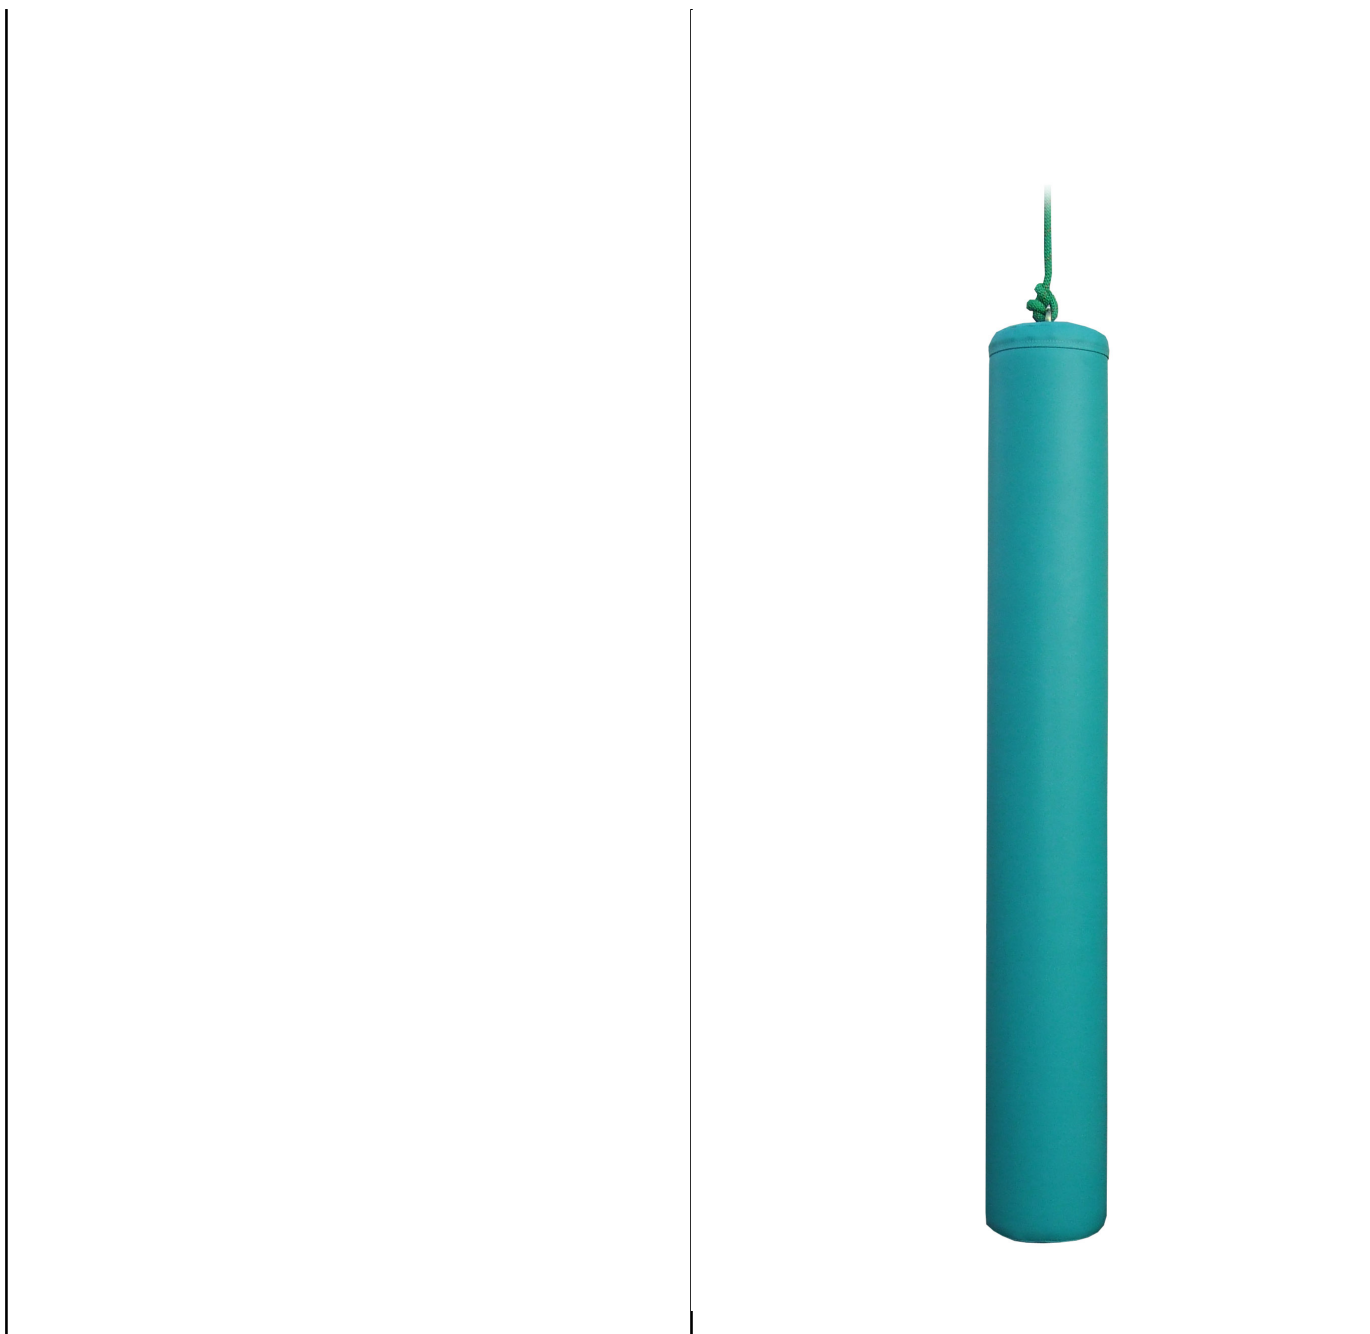

Huštawka - "Parówka"

*Dostawa i montaż odbywa się przez pracowników firmy kinesis